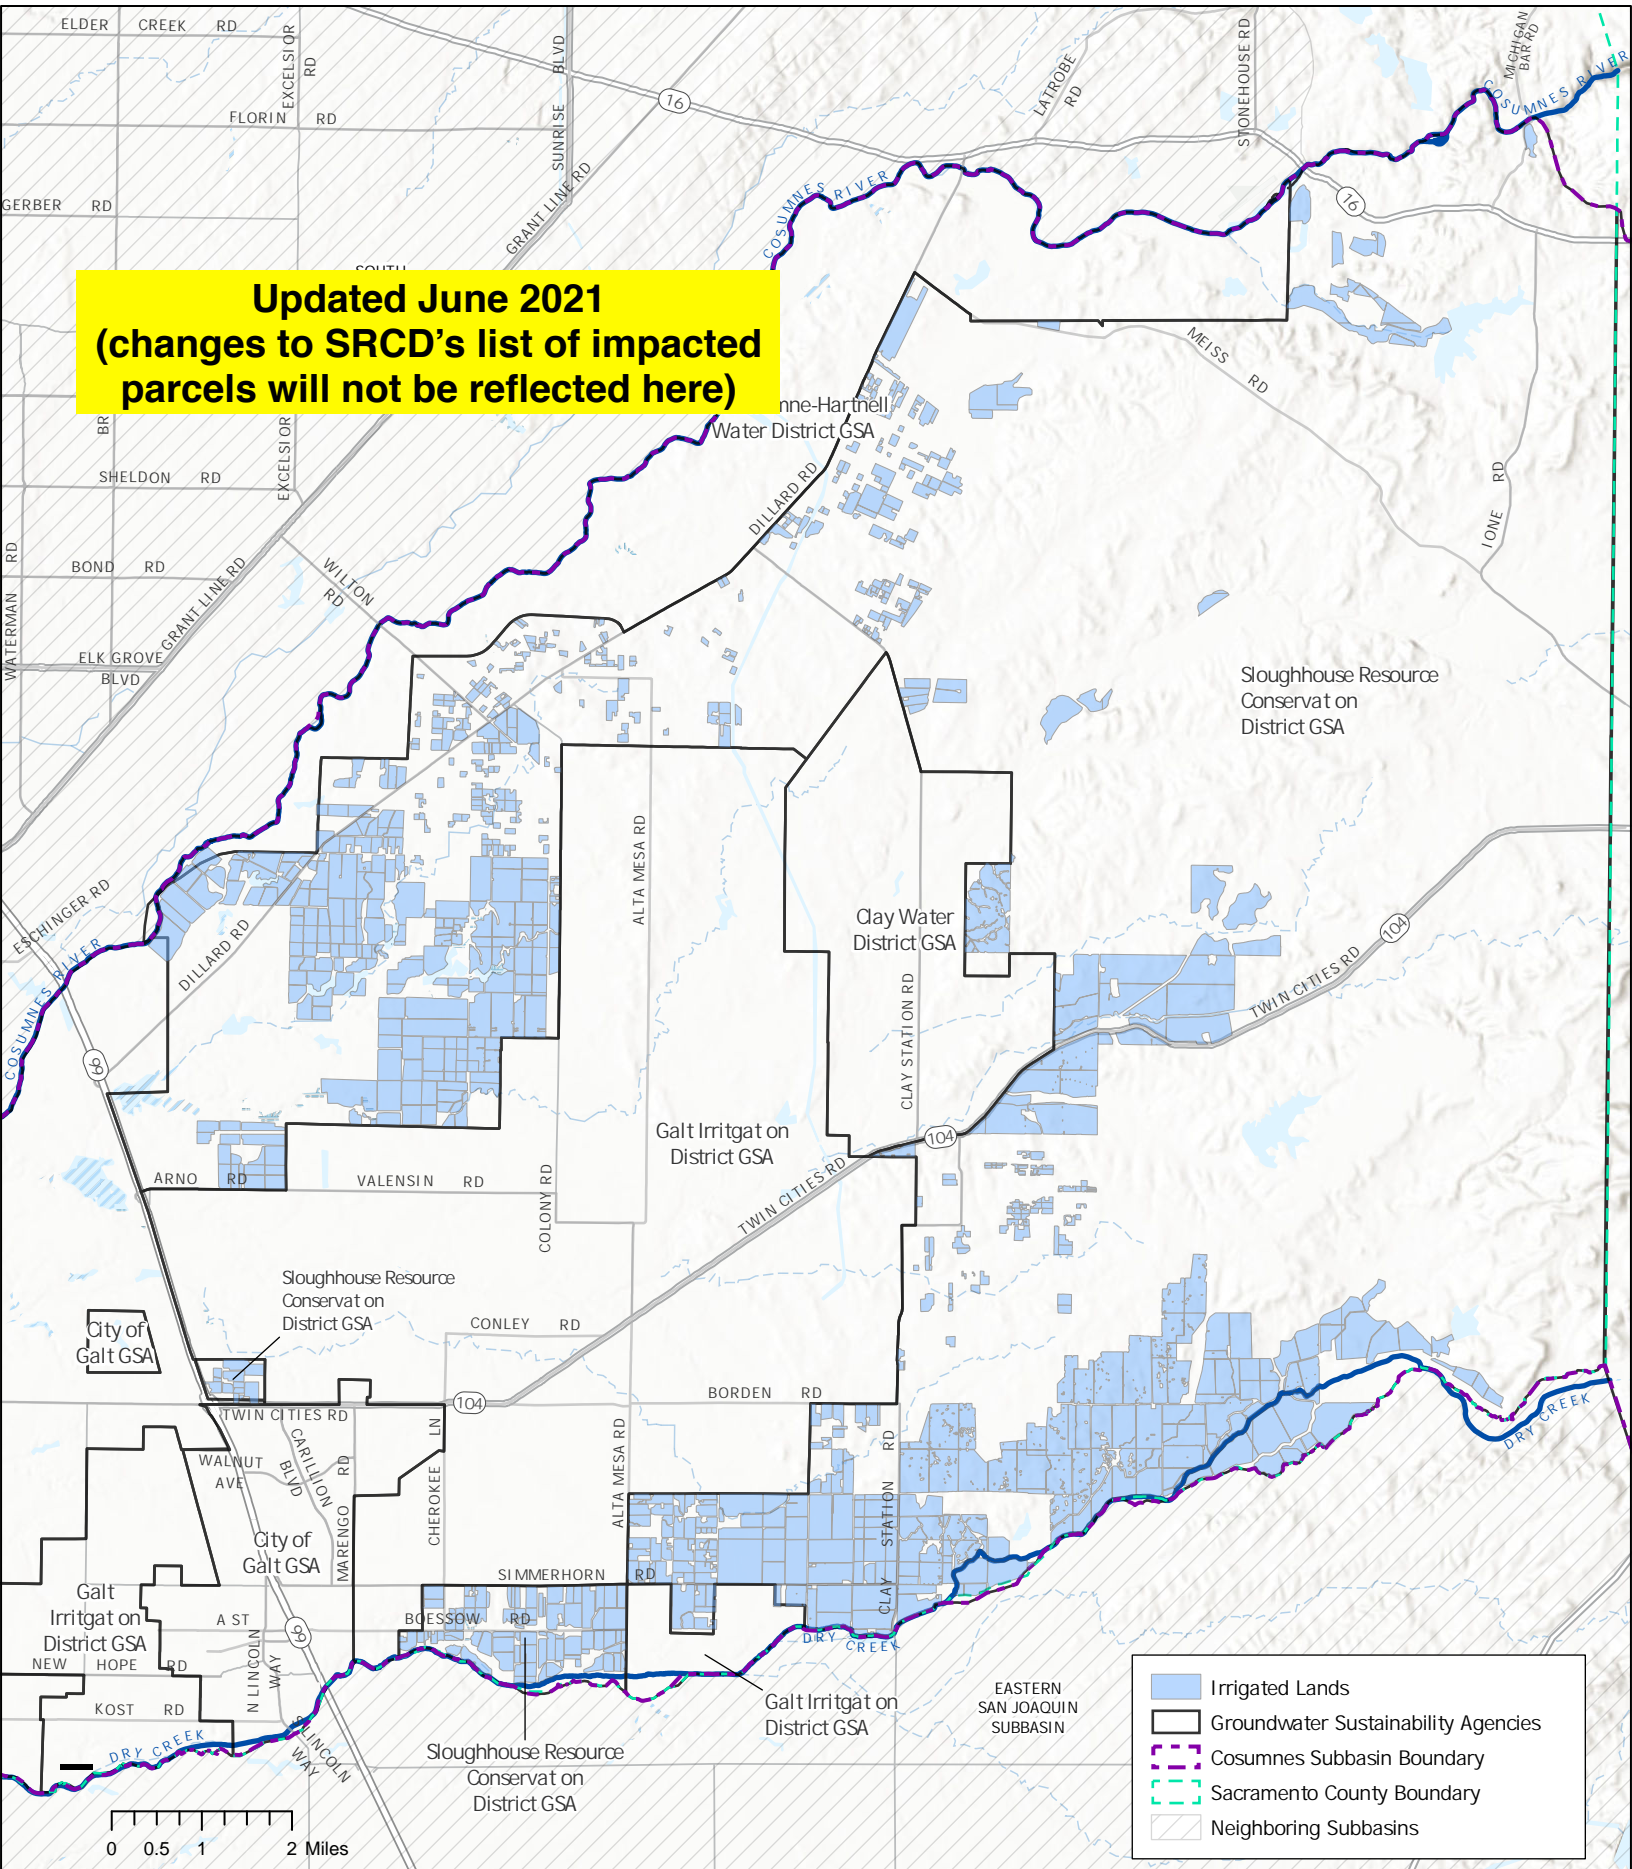

**Updated June 2021
(changes to SRCD's list of impacted parcels will not be reflected here)**

Irrigated Lands in the Sloughhouse Resource Conservation District GSA of the Cosumnes Subbasin

More than 17,400 acres of irrigated land covering over 540 parcels